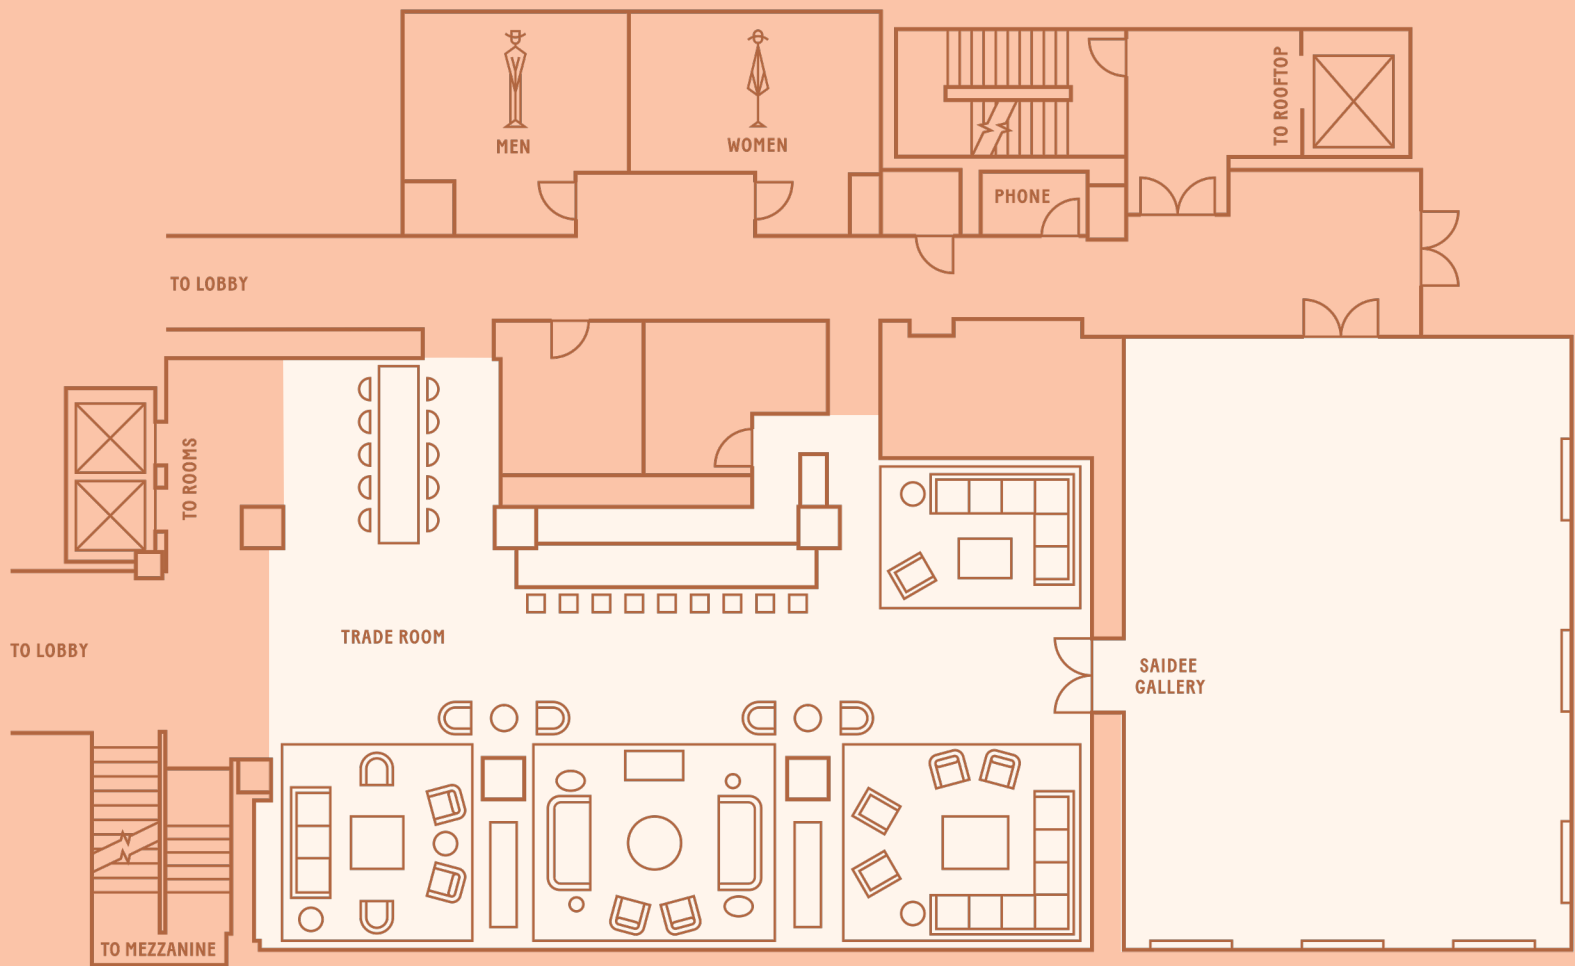

NOELLE

MEETINGS & EVENTS

FLOORPLANS

# Floorplans – Lobby

SAIDEE GALLERY/TRADE ROOM

# Floorplans – Mezzanine

OSCAR FRENCH/ARCHIVES

# Floorplans — Lower Level

POLK