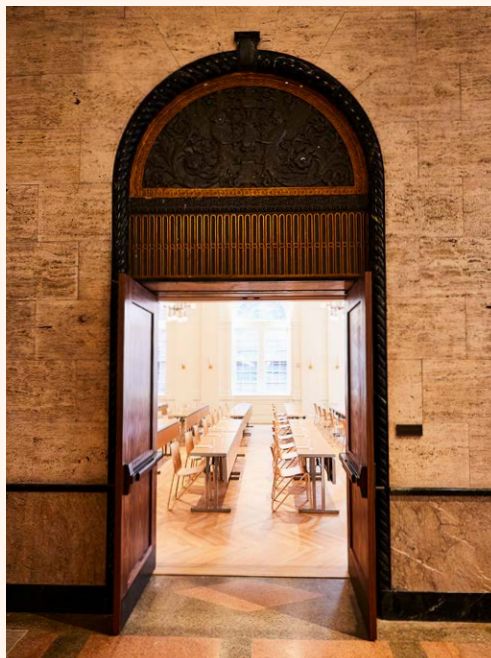

Culinary Offerings

- ◇ **Drug Store Coffee—**
Proudly serving Sump coffee and featuring a robust in-house pastry program, Drug Store Coffee is a downtown local favorite for morning palate pleasers and afternoon caffeine fixes.
- ◇ **Trade Room—**
The lobby bar showcases the original Art Deco details of this 1930 building, offering a comfortable space for networking over coffee during the day and a lively gathering spot in the evening.
- ◇ **Makeready Libations & Liberation—**
Makeready is a restaurant, printshop, and beer hall that celebrates hard work and a good time. Open breakfast, lunch, and dinner, we proudly serve those in need of a friendly face after, or before, a hard day's work.
- ◇ **Rare Bird—**
The lively rooftop bar and lounge plays host to Nashville's lovely and unique. It's a place to get above the everyday runaround, take in a view, a cocktail, and tell a tall tale or two.

EVENTS & SPACES

Noelle is an encounter—a carefully considered experience that immerses guests in local culture, and brings them face-to-face with the warmth, creativity and delightful unpredictability that make Nashville, Nashville.

Events

Guests will enjoy the sophistication of the historic 1930 Art Deco space, complete with original crown moldings, exquisite marble encasements and arching windows that maximize natural light.

Whether your event is for twenty guests or 120, you and your guests will experience the warmth, thoughtfulness and dedication of the entire staff at Noelle. From initial contact through execution of your event, Noelle's considered approach to service is guaranteed to impress.